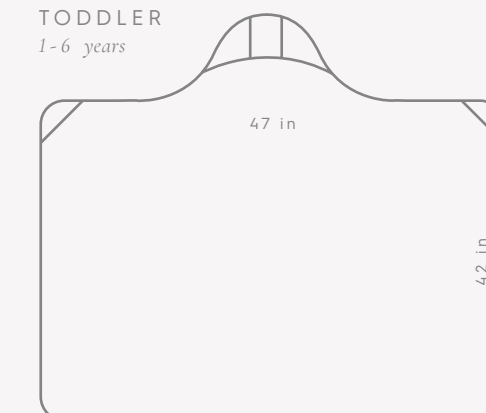

hooded towels

The fully printed muslin exterior adds a pop of color and design to bath time. An absorbent and premium quality Terry fabric lines the interior to quick dry your littles at bedtime or after pool time. Available in infant and toddler sizes.

AVAILABLE IN: COTTON MUSLIN

INFANT
0-18 months

TODDLER
1-6 years

INFANT HOODED TOWEL

Dino Friends
UH0304

Farmyard
UH0313

Fern
UH0309

Grey Stripe
UH0305