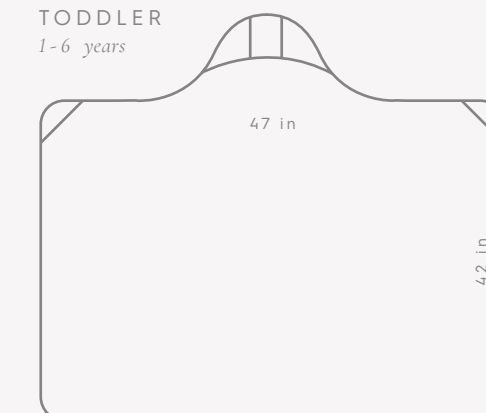

## hooded towels

The fully printed muslin exterior adds a pop of color and design to bath time. An absorbent and premium quality Terry fabric lines the interior to quick dry your littles at bedtime or after pool time. Available in infant and toddler sizes.

**AVAILABLE IN:** COTTON MUSLIN

INFANT  
0-18 months

TODDLER  
1-6 years

INFANT HOODED TOWEL

Dino Friends  
UH0304

Farmyard  
UH0313

Fern  
UH0309

Grey Stripe  
UH0305